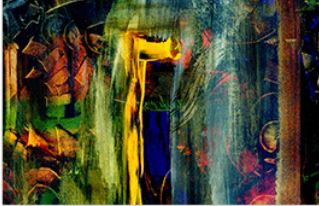

CONTRACTOR ACOUSTICS

www.contractoracoustics.com

Acoustic Wall Art – Abstract

Landscape

Portrait

Square

Art Name
Night Grunge

Available Sizes

24"×24" 28"×43" 35"×56"

Landscape

Portrait

Square

Art Name
Pixelated Colors

Available Sizes

24"×24" 28"×43" 35"×56"

CONTRACTOR ACOUSTICS

www.contractoracoustics.com

Acoustic Wall Art – Abstract

Landscape

Portrait

Square

Art Name
Yellow Oil

Available Sizes

24"×24" 28"×43" 35"×56"