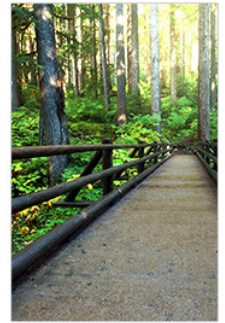

Square

Portrait

Art Name  
Lakeview

Available Sizes

24"×24" 28"×43" 35"×56"

Landscape

Square

Portrait

Art Name  
Sol Duc Waterfall

Available Sizes

24"×24" 28"×43" 35"×56"

Landscape

Square

Portrait

Art Name  
Forest Boardwalk

Available Sizes

24"×24" 28"×43" 35"×56"

Landscape

Square

Portrait

Art Name  
Tropical River

Available Sizes

24"×24" 28"×43" 35"×56"

Landscape