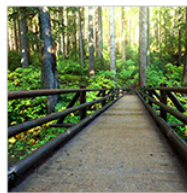

Square

Portrait

Art Name  
Lakeview

Available Sizes

24"×24" 28"×43" 35"×56"

Landscape

Square

Portrait

Art Name  
Sol Duc Waterfall

Available Sizes

24"×24" 28"×43" 35"×56"

Landscape

Square

Portrait

Art Name  
Forest Boardwalk

Available Sizes

24"×24" 28"×43" 35"×56"

Landscape

Square

Portrait

Art Name  
Tropical River

Available Sizes

24"×24" 28"×43" 35"×56"

Landscape