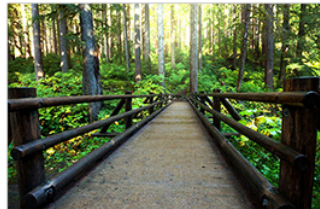

CONTRACTOR ACOUSTICS

www.contractoracoustics.com

Acoustic Wall Art – Nature

Available Sizes

24"×24" 28"×43" 35"×56"

Available Sizes

24"×24" 28"×43" 35"×56"

Available Sizes

24"×24" 28"×43" 35"×56"

Landscape

Available Sizes

24"×24" 28"×43" 35"×56"

Available Sizes

24"×24" 28"×43" 35"×56"

Available Sizes

24"×24" 28"×43" 35"×56"